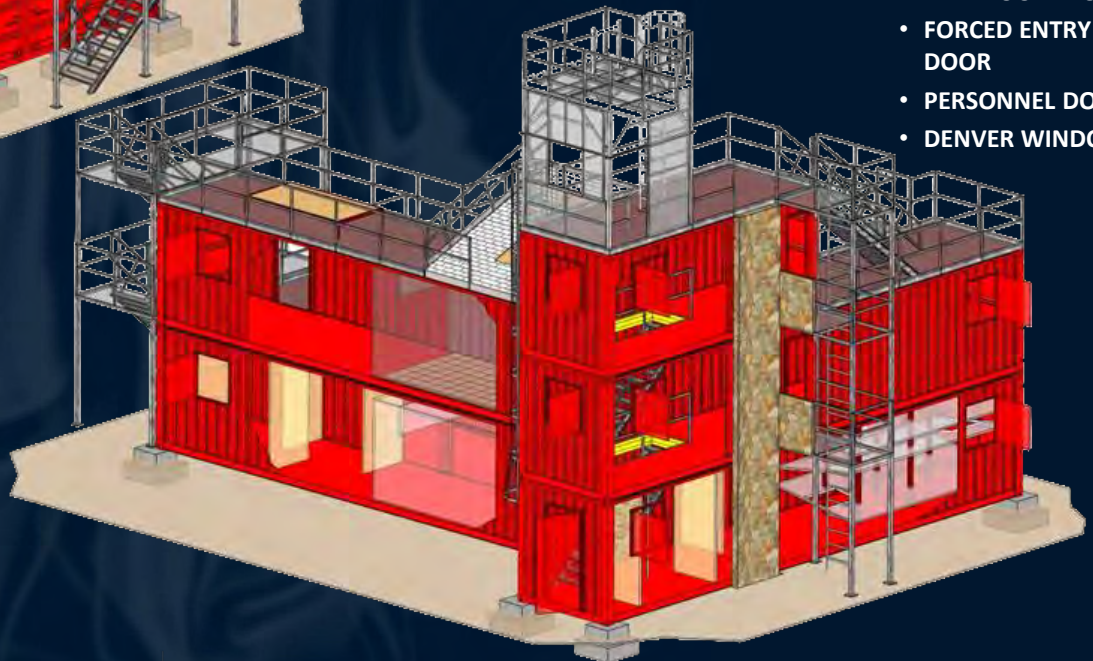

West Coast: Phoenix, AZ
East Coast: Long Island, NY
1-877-268-8303
www.mobilefireunits.com

- 6 – 40' CONTAINERS
- 2 – 20' CONTAINERS
- 2 – BURN ROOMS
- TEMPERATURE MONITORING SYSTEM
- RECONFIGURABLE SCBA MAZE
- SHORING PROP
- WALL BREACH PROP
- INTERIOR STAIRS
- EXTERIOR STAIRS
- ACTIVE ROOF
- OSHA COMPLIANT GUARDRAIL SYSTEM
- RAPPPELLING TOWER
- STANDPIPE SYSTEM
- SPRINKLER SYSTEM
- PITCHED ROOF PROP
- FLAT ROOF PROP
- FORCED ENTRY DOOR
- PERSONNEL DOORS
- DENVER WINDOW

FTS CUSTOM SYSTEM 6