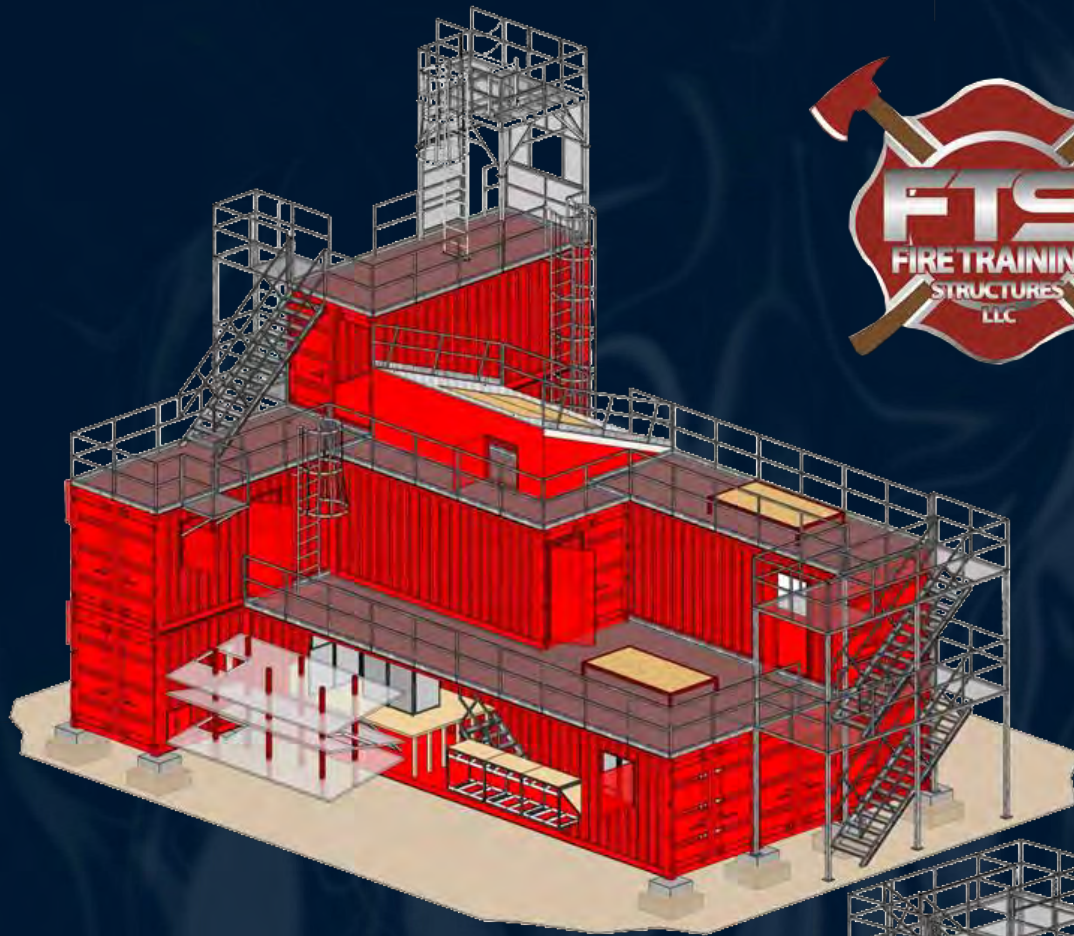

West Coast: Phoenix, AZ
East Coast: Long Island, NY
1-877-268-8303
www.mobilefireunits.com

- 6 – 40' CONTAINERS
- 2 – 20' CONTAINERS
- 2 – BURN ROOMS
- TEMPERATURE MONITORING SYSTEM
- RECONFIGURABLE SCBA MAZE
- SHORING PROP
- WALL BREACH PROP
- INTERIOR STAIRS
- EXTERIOR STAIRS
- ACTIVE ROOF
- OSHA COMPLIANT GUARDRAIL SYSTEM
- RAPPPELLING TOWER
- STANDPIPE SYSTEM
- SPRINKLER SYSTEM
- PITCHED ROOF PROP
- FLAT ROOF PROP
- FORCED ENTRY DOOR
- PERSONNEL DOORS
- DENVER WINDOW

FTS CUSTOM SYSTEM 6