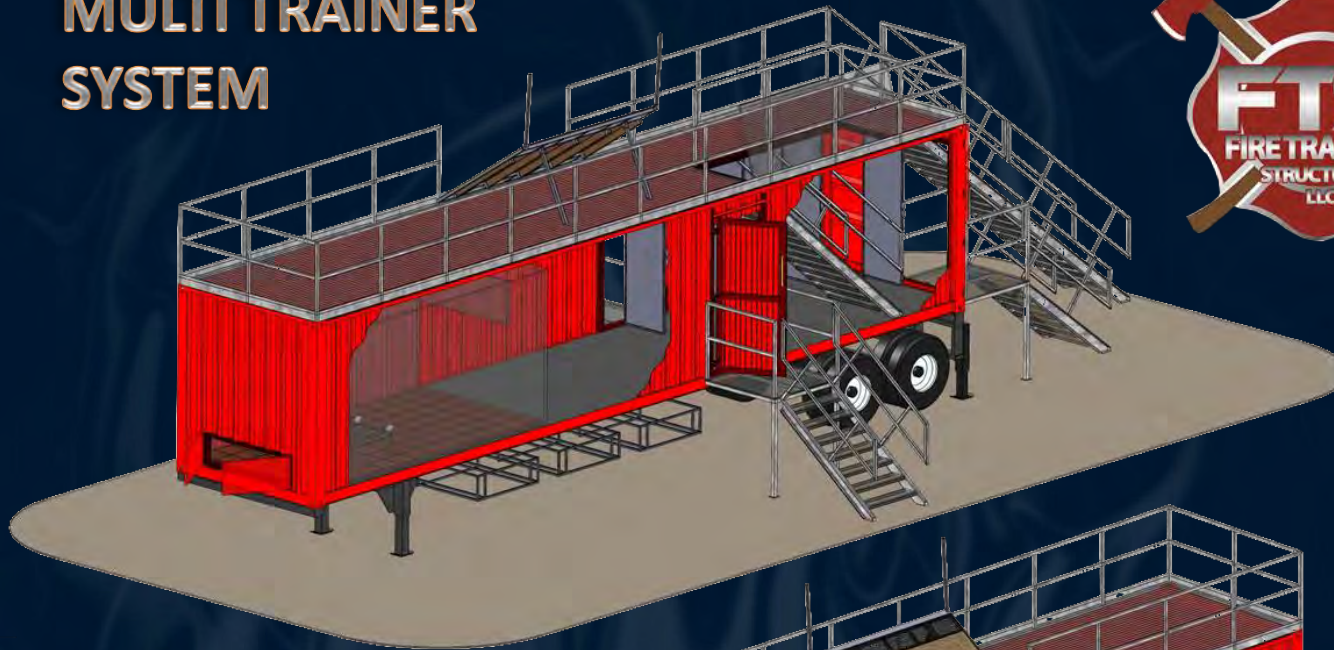

MULTI TRAINER SYSTEM

West Coast: Phoenix, AZ
East Coast: Long Island, NY
1-877-268-8303
www.mobilefireunits.com

- 1 – 48' CONTAINER
- 1 – 48' CONTAINER CHASSIS
- 1 – BURN ROOM
- TEMPERATURE MONITORING SYSTEM
- RECONFIGURABLE SCBA MAZE
- INTERIOR STAIRS
- EXTERIOR STAIRS
- ACTIVE ROOF
- OSHA COMPLIANT GUARDRAIL SYSTEM
- STANDPIPE SYSTEM
- SPRINKLER SYSTEM
- CEILING PULL PROP
- PITCHED ROOF PROP
- FORCED ENTRY DOOR
- PERSONNEL DOORS
- DENVER DRILL WINDOWS
- BREACH WINDOWS

Options Shown