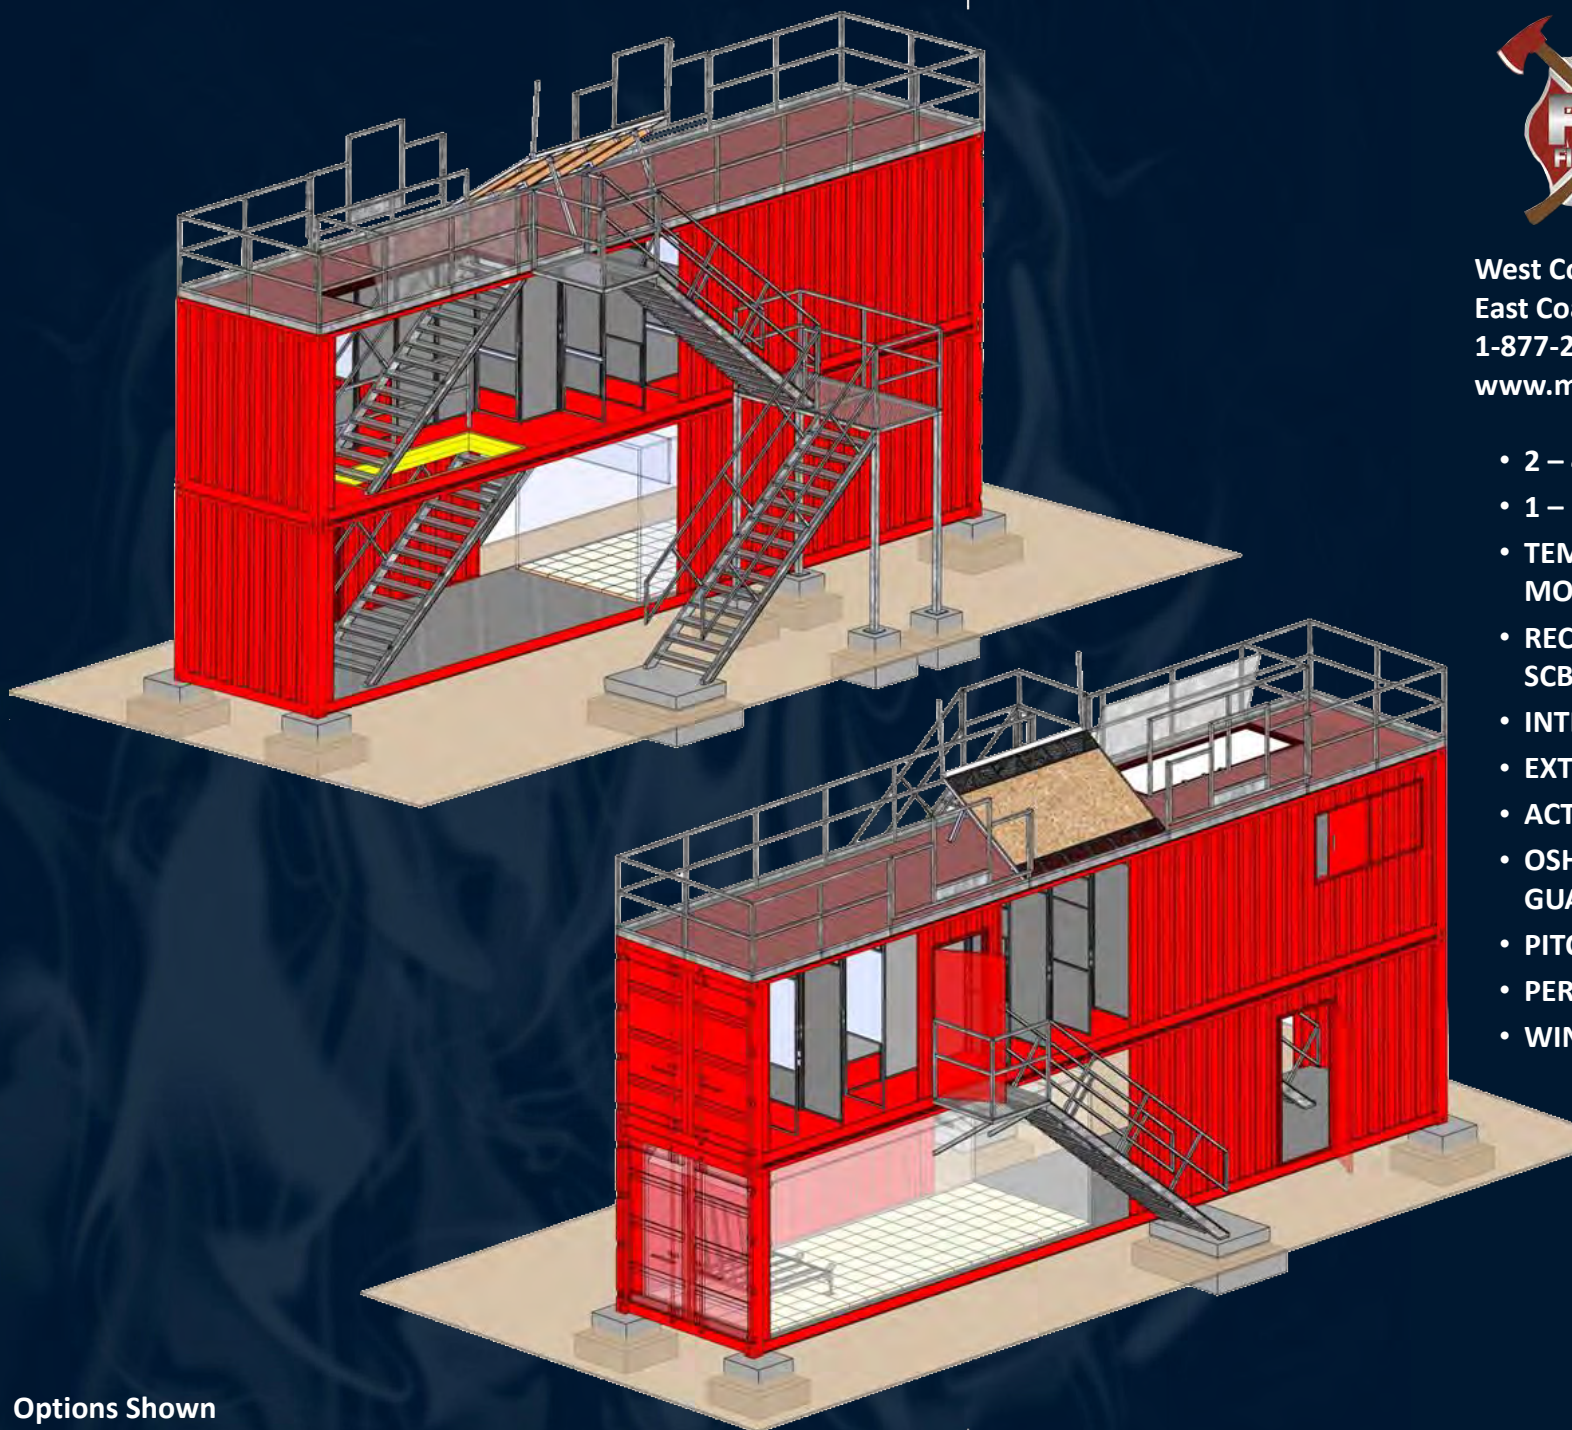

West Coast: Phoenix, AZ
East Coast: Long Island, NY
1-877-268-8303
www.mobilefireunits.com

- 2 – 40' CONTAINERS
- 1 – BURN ROOM
- TEMPERATURE MONITORING SYSTEM
- RECONFIGURABLE SCBA MAZE
- INTERIOR STAIRS
- EXTERIOR STAIRS
- ACTIVE ROOF
- OSHA COMPLIANT GUARDRAIL SYSTEM
- PITCHED ROOF PROP
- PERSONNEL DOORS
- WINDOWS

Options Shown